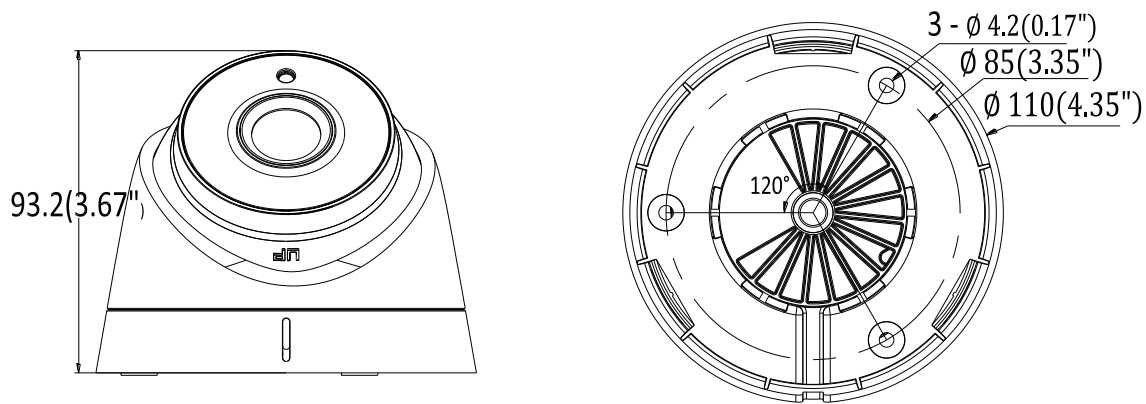

## Specifications

<b>Camera</b>	
Image Sensor	2MP CMOS Image Sensor
Signal System	PAL/NTSC
Frame Rate	PAL: 1080p@25fps NTSC: 1080p@30fps
Resolution	1920 (H) × 1080 (V)
Min. illumination	0.01 Lux @(F1.2, AGC ON), 0 Lux with IR
Shutter Time	1/25 (1/30) s to 1/50,000 s
Lens	2.8 mm, 3.6 mm, 6 mm fixed lens
Horizontal Field of View	103 ° (2.8 mm), 82.2 ° (3.6 mm), 54 ° (6 mm)
Lens Mount	M12
Day & Night	IR cut filter
Angle Adjustment	Pan: 0 to 360°, Tilt: 0 to 75°, Rotation: 0 to 360°
Synchronization	Internal synchronization
<b>Menu</b>	
AGC	Low/middle/high
Day/Night Mode	Smart/color/BW(Black and White)
Backlight Compensation	Yes
DWDR	Yes
Language	English, Chinese
Functions	Brightness, Sharpness, DNR, Mirror
<b>Interface</b>	
Video Output	1 HD analog output
<b>General</b>	
Operating Conditions	-20 °C to 45 °C (-4 °F to 113 °F), Humidity 90% or less (non-condensing)
Power Supply	12 VDC±15%
Power Consumption	Max. 4 W
Ingress Protection	IP66
Material	Plastic
IR Range	Up to 20 m
Dimension	Φ 110 mm × 93.2 mm(Φ 4.33 " × 3.67 ")
Weight	Approx. 350 g (0.77 lb.)

## Dimensions