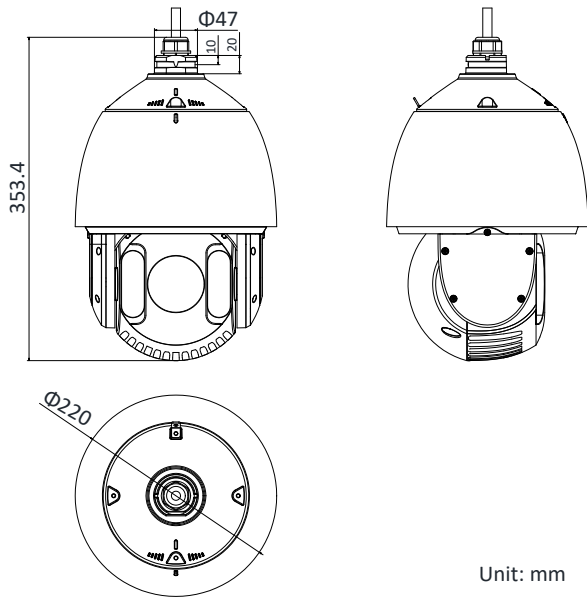

Order Model

DS-2DE7420IW-AE

Dimensions

Accessories

	DS-1602ZJ	Wall Mounting Bracket
	DS-1602ZJ-corner	Corner Mounting Bracket
	DS-1602ZJ-pole	Vertical Pole Mounting Bracket
	DS-1602ZJ-box	Wall Mounting Bracket with Junction Box
	DS-1663ZJ	Ceiling Mounting Bracket
	DS-1661ZJ	Pendant Mounting Bracket
	DS-1662ZJ	Pendant Mounting Bracket
	DS-1619ZJ	Gooseneck Mounting Bracket
	DS-1100KI	Network Keyboard
	DS-1005KI	USB Joy-stick