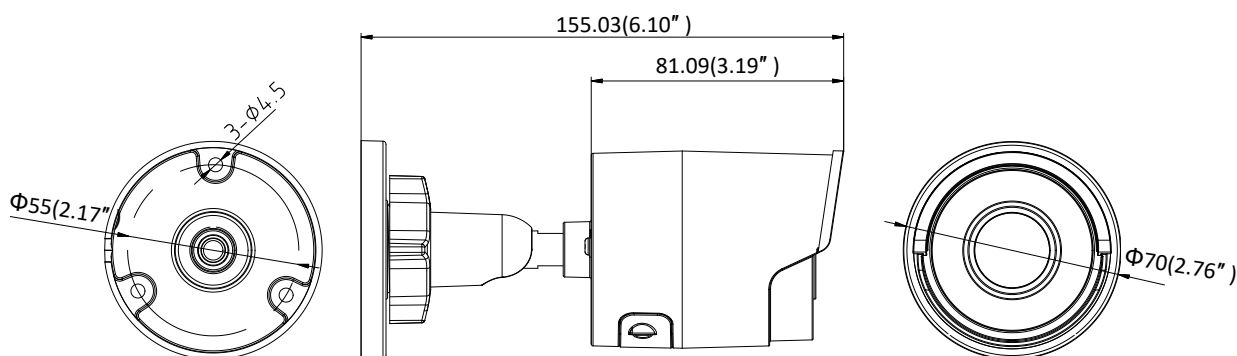

Dimension

Accessory

Distributed by

HIKVISION®

Headquarters

No.555 Qianmo Road, Binjiang District,
Hangzhou 310051, China
T +86-571-8807-5998
overseasbusiness@hikvision.com

Hikvision USA
T +1-909-895-0400
sales.usa@hikvision.com

Hikvision Australia
T +61-2-8599-4233
salesau@hikvision.com

Hikvision India
T +91-22-28469900
sales@pramahikvision.com

Hikvision Canada
T +1-866-200-6690
sales.canada@hikvision.com

Hikvision Thailand
T +662-275-9949
sales.thailand@hikvision.com

Hikvision Europe
T +31-23-5542770
sales.eu@hikvision.com

Hikvision Italy
T +39-0438-6902
info.it@hikvision.com

Hikvision Brazil
T +55 11 3318-0050
Latam.support@hikvision.com

Hikvision Turkey
T +90 (216)521 7070- 7074
sales.tr@hikvision.com

Hikvision Malaysia
T +601-7652-2413
sales.my@hikvision.com

Hikvision UK & Ireland
T +01628-902140
sales.uk@hikvision.com

Hikvision South Africa
Tel: +27 (10) 0351172
sale.africa@hikvision.com

Hikvision France
T +33(0)1-85-330-450
info.fr@hikvision.com

Hikvision Kazakhstan
T +7-727-9730667
nikia.panfilov@hikvision.ru

Hikvision Vietnam
T +84-974270888
sales.vt@hikvision.com

Hikvision UAE
T +971-4-4432090
salesme@hikvision.com

Hikvision Singapore
T +65-6684-4718
sg@hikvision.com

Hikvision Spain
T +34-91-737-16-55
info.es@hikvision.com

Hikvision Tashkent
T +99-87-1238-9438
uzb@hikvision.ru

Hikvision Hong Kong
T +852-2151-1761
info.hk@hikvision.com

Hikvision Russia
T +7-495-669-67-99
saleru@hikvision.com

Hikvision Korea
T +82-[0]31-731-8817
sales.korea@hikvision.com

Hikvision Poland
T +48-22-460-01-50
info.pl@hikvision.com

Hikvision Indonesia
T +62-21-2933759
Sales.Indonesia@hikvision.com