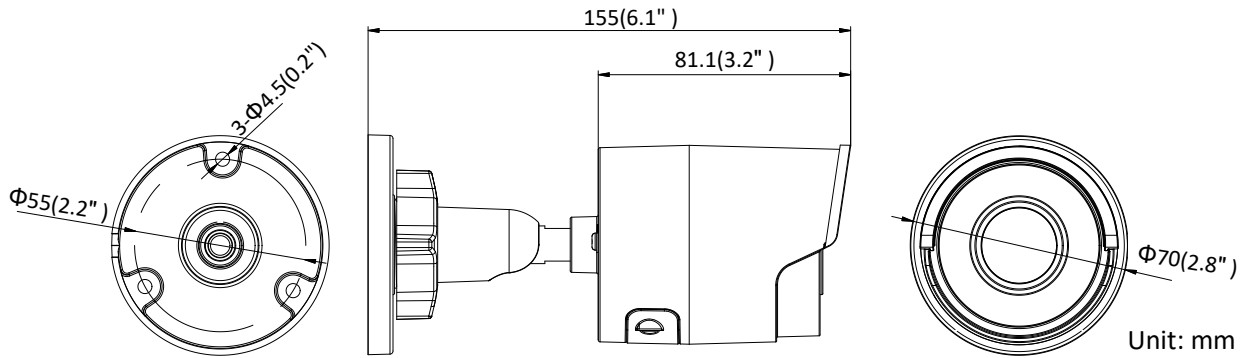

Dimension

Accessory

Distributed by