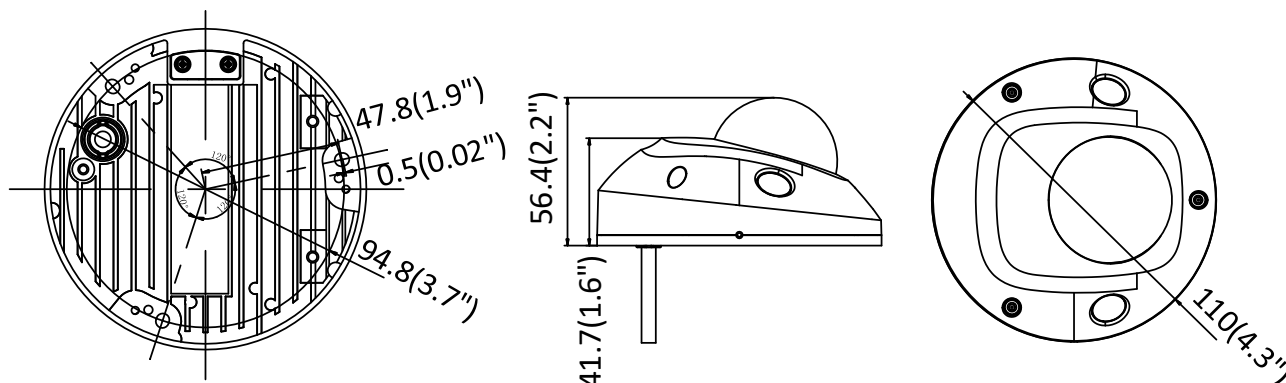

Dimension

Accessory

DS-1280ZJ-DM46
Junction Box

Distributed by