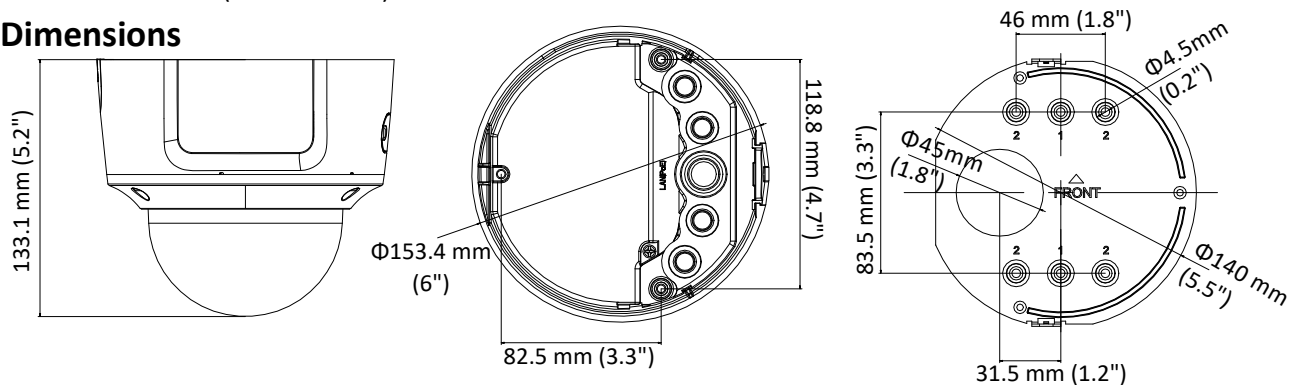

Available Model:

DS-2CD2763G0-IZS (2.8 to 12 mm)

Dimensions

Accessories

DS-1475ZJ-SUS
Vertical Pole Mount

DS-1476ZJ-SUS
Corner Mount

HIKVISION®

Headquarters

No.555 Qianmo Road, Binjiang District,
Hangzhou 310051, China
T +86-571-8807-5998
overseasbusiness@hikvision.com

Hikvision USA
T +1-909-895-0400
sales.usa@hikvision.com

Hikvision Europe
T +31-23-55-42-770
info.eu@hikvision.com

Hikvision Middle East
T +971-4-8816086
salesme@hikvision.com

Hikvision Russia
T +7-495-669-67-99
saleru@hikvision.com

Hikvision India
T +91-22-28469900
sales@pramahikvision.com

Hikvision Italy
T +39-0438-6902
info.it@hikvision.com

Hikvision France
T +33(0)1-85-330-450
info.fr@hikvision.com

Hikvision Spain
T +34-91-737-16-55
info.es@hikvision.com

Hikvision Poland
T +48-22-460-01-50
poland@hikvision.com

Hikvision UK
T +01628-902140
support.uk@hikvision.com

Hikvision Singapore
T +65-6684-4718
sg@hikvision.com

Hikvision Oceania
T +61-2-8599-4233
salesau@hikvision.com

Hikvision Canada
T +1-909-895-0400
sales.usa@hikvision.com

Hikvision Korea
T +82-31-731-8841
sales.korea@hikvision.com

Hikvision Brazil
T +55 11 3318-0050
Latam.support@hikvision.com

Hikvision Africa
T +27 (10) 0351172
sale.africa@hikvision.com

Hikvision Hong Kong
T +852-2151-1761