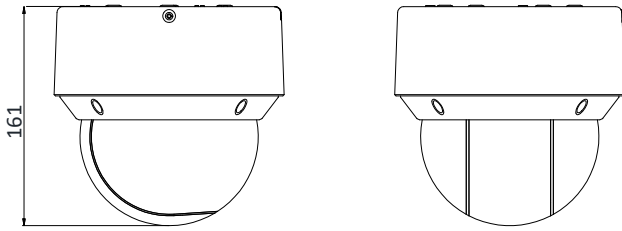

Order Model

DS-2DE4A220IW-DE, 12 VDC & PoE+ (802.3at, class4)

Dimensions

Unit: mm