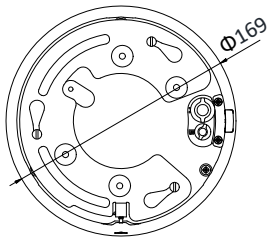

Order Model

DS-2DE4A220IW-DE, 12 VDC & PoE+ (802.3at, class4)

Dimensions

Unit: mm