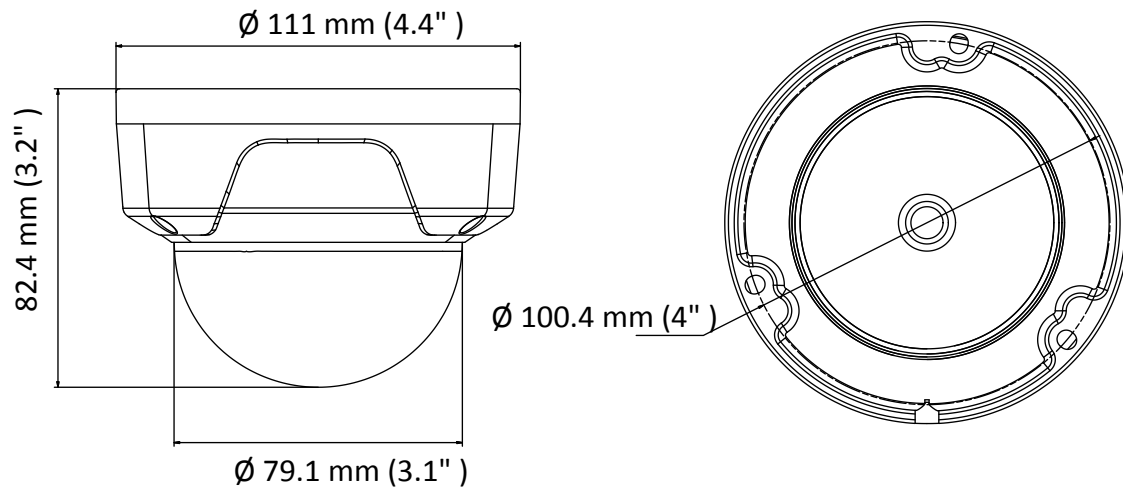

API	ONVIF (PROFILE S, PROFILE G), ISAPI
Simultaneous Live View	Up to 6 channels
User/Host	Up to 32 users 3 levels: Administrator, Operator, and User
Client	iVMS-4200, Hik-Connect, iVMS-5200
Web Browser	IIE7+, Chrome18-42, Firefox5.0+, Safari5.02+
Interface	
Communication Interface	1 RJ45 10M/100M self-adaptive Ethernet port
General	
Operating Conditions	-30 °C to 50 °C (-22 °F to 122 °F), humidity: 95% or less (non-condensing)
Power Supply	12 VDC ± 25%, 5.5 mm coaxial power plug PoE (802.3af, class 3)
Power Consumption and Current	12 VDC, 0.4 A, Max: 5 W PoE: (802.3af, 36 V to 57 V), 0.2 A to 0.13 A, Max: 7 W
Ingress Protection	IP67, IK10 TVS 2000V lightning protection, surge protection and voltage transient protection
Material	Metal & Plastic
Dimensions	Camera: Ø 111 mm × 82.4 mm (Ø 4.4" × 3.2") With package: 134 mm × 134 mm × 108 mm (5.3" × 5.3" × 4.3")
Weight	Camera: Approx. 410 g (0.9 lb.) With package: Approx. 610 g (1.3 lb.)

Available Models

IPC-D120H (2.8 mm), IPC-D120H (4 mm), IPC-D120H (6 mm)

Dimension

Accessory

DS-1281ZJ-DM23
Inclined ceiling mount

DS-1275ZJ-SUS
Vertical Pole Mount

DS-1273ZJ-135
Wall Mount

DS-1273ZJ-135B
Wall Mount