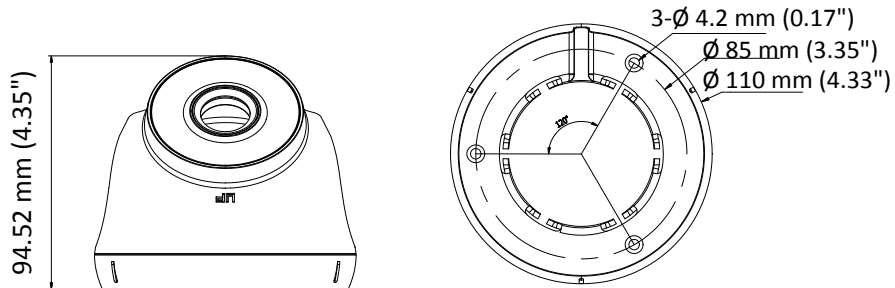

THC-T240-P 4 MP EXIR Turret Camera

Key Features

- 4 MP high-performance CMOS
- 2560 × 1440 resolution
- 2.8 mm, 3.6 mm, 6 mm fixed lens
- Day/Night switch
- EXIR 2.0, smart IR, up to 40 m IR distance
- 4 in 1 video output (switchable TVI/AHD/CVI/CVBS)
- IP66

Specifications

Camera	
Image Sensor	4 MP CMOS image sensor
Signal System	PAL/NTSC
Resolution	2560 (H) × 1440 (V)
Min. Illumination	0.01 Lux@(F1.2, AGC ON), 0 Lux with IR
Shutter Time	1/25 (1/30) s to 1/50,000 s
Lens	2.8 mm, 3.6 mm, 6 mm
Horizontal Field of View	100.2° (2.8 mm), 88° (3.6 mm), 56.9° (6 mm)
Lens Mount	M12
Day & Night	IR cut filter
Angle Adjustment	Pan: 0° to 360°, Tilt: 0° to 75°, Rotation: 0° to 360°
Synchronization	Internal synchronization
Video Frame Rate	PAL: 1080p@25fps, 4 MP@25fps NTSC: 1080p@30fps, 4 MP@30fps
Menu	
AGC	High/Medium/Low/Off
D/N Mode	Auto/Color/BW (Black and White)
BLC	Support
DWDR	Support
Language	English
Functions	Brightness, Sharpness, DNR, Mirror, Smart IR
Interface	
Video Output	1 HD analog output
Switch Button	TVI/AHD/CVI/CVBS
General	
Operating Conditions	-40 °C to 60 °C (-40 °F to 140 °F), Humidity: 90% or less (non-condensation)
Power Supply	12 VDC ±15%
Power Consumption	Max. 4 W
Protection Level	IP66
Material	Plastic
IR Range	Up to 40 m
Dimensions	∅ 110 mm × 94.52 mm (∅ 4.33" × 4.35")
Weight	225 g (0.50 lb.)

Order Model

THC-T240-P

Dimension

Accessories

DS-1272ZJ-110-TRS
Wall Mounting Bracket

DS-1275ZJ
Vertical Pole Mounting Bracket

DS-1276ZJ
Corner Mounting Bracket

DS-1280ZJ-M
Junction Box