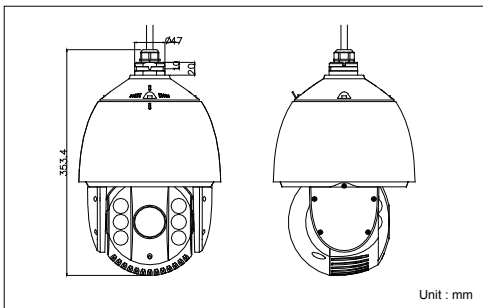

Dimensions

Accessories

Available models

DS-2DE7186-A: 24VAC, outdoor
DS-2DE7186-AE: High-PoE & 24VAC, outdoor

DS-2DE7184-A: 24VAC, outdoor
DS-2DE7184-AE: High-PoE & 24VAC, outdoor