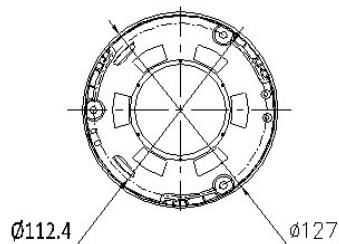

Dimensions