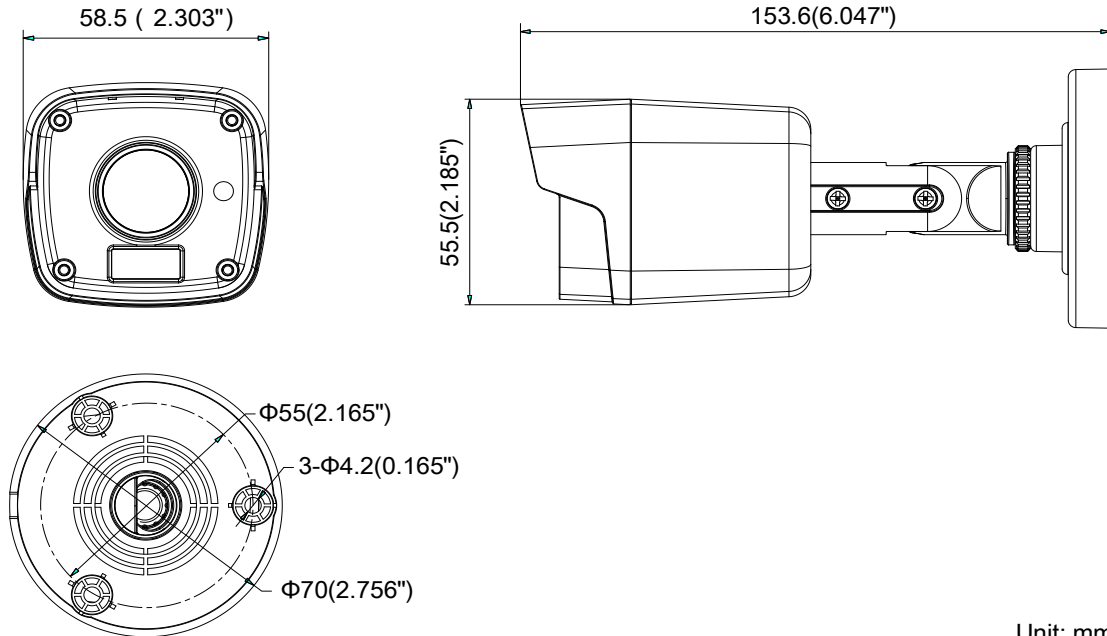

DS-2CE16D7T-IT HD1080P WDR EXIR Bullet Camera

Key Features

- 2 Megapixel high-performance CMOS
- Analog HD output, up to 1080P resolution
- True Day/Night
- OSD menu, DNR, Smart IR
- True WDR, up to 120dB
- EXIR technology, up to 20m IR distance
- IP66 weatherproof
- Up the Coax(HIKVISION-C)

Specifications

Camera	
Image Sensor	2MP CMOS Image Sensor
Signal System	PAL/NTSC
Effective Pixels	1928(H)*1088(V)
Min. illumination	0.01 Lux @ (F1.2,AGC ON), 0 Lux with IR
Shutter Time	1/25(1/30)s to 1/50,000s
Lens	2.8mm, 3.6mm, 6mm optional
	Angle of View: 103°(2.8mm), 82.2°(3.6mm), 54°(6mm)
Lens Mount	M12
Day & Night	ICR
Angle Adjustment	Pan: 0° - 360°; Tilt:0° - 90°; Rotate: 0° - 360°
Synchronization	Internal Synchronization
WDR	120dB
Video Frame Rate	1080p@25fps/1080p@30fps
HD Video Output	1 Analog HD output
S/N Ratio	>62dB
Menu	
AGC	Support
D/N Mode	Color/BW/SMART
White Balance	ATW/ MWB
BLC	Support
Functions	Wide Dynamic Range, Digital noise reduction, Mirror, SMART IR
General	
Operating Conditions	-40 °C – 60 °C (-40 °F – 140 °F), Humidity 90% or less (non-condensing)
Power Supply	12 VDC ± 15%
Power Consumption	Max. 5W
Protection Level	IP66
IR Range	Up to 20m
Communication	Up the coax, Protocol: HIKVISION-C (TVI output)
Dimensions	58.5mm×55.5mm×153.6mm (2.30"×2.19"×6.05")
Weight	Approx. 370g (0.82lb)

Order Models

DS-2CE16D7T-IT

Dimensions

Unit: mm

Accessories

DS-1280ZJ-XS
Junction Box

DS-1H18
Video Balun

X41T
Camera Tester