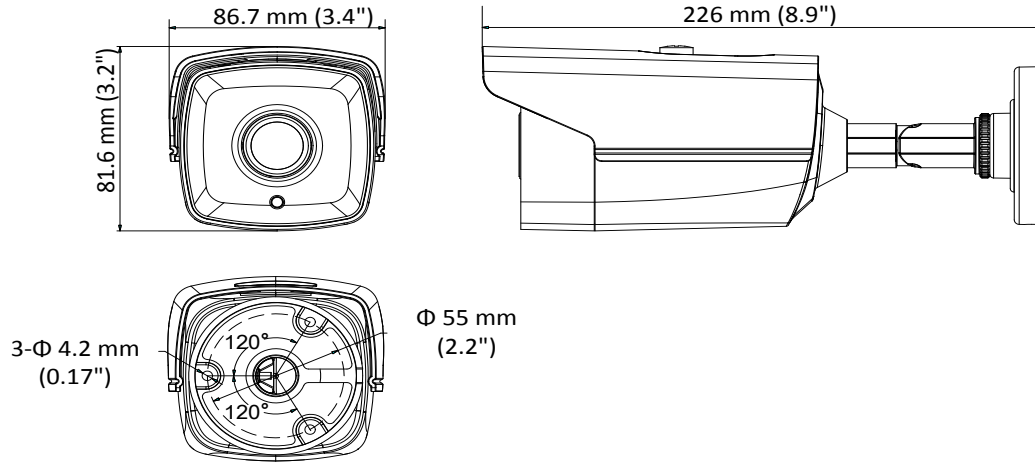

Order Models

DS-2CE16H1T-IT5E

Dimension