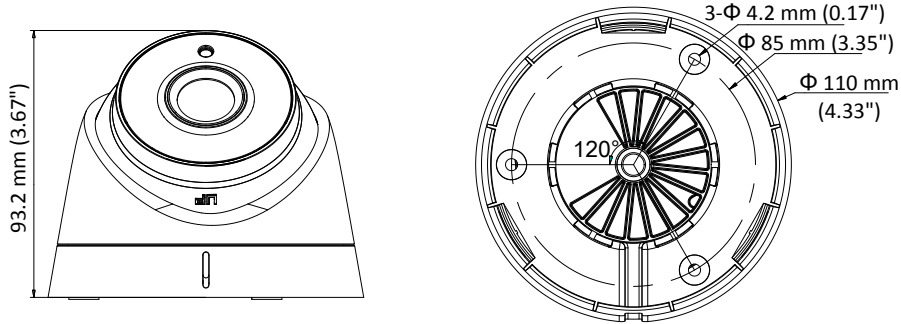

Order Models

DS-2CE56D8T-IT1

Dimension

Accessory

Distributed by