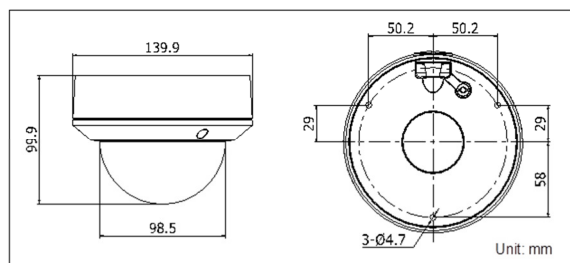

Compression Standard

Video Compression	H.264/MJPEG/H.264+
H.264 Type	Main profile
Video Bit Rate	256 Kbps to 16 Mbps
Dual Streams	Supported

Image

Maximum Resolution	2560 × 1920
Main Stream	50 Hz: 20 fps (2560 × 1920), 25 fps (2048 × 1536), 25 fps (1920 × 1080), 25 fps (1280 × 720); 60 Hz: 20 fps (2560 × 1920), 30 fps (2048 × 1536), 30 fps (1920 × 1080), 30 fps (1280 × 720)
Sub Stream	50 Hz: 25 fps (352 × 288, 640 × 360); 60 Hz: 30 fps (352 × 240, 640 × 360)
Others	Saturation, brightness, contrast adjustable by client software or Web browser, mirror, BLC, ROI, dual stream, anti-flicker, privacy mask

General

Operating Conditions	-22° to 140° F (-30° to 60° C), humidity 95% or less (non-condensing)
Power Supply	12 VDC ±25%, PoE (802.3af, Class 3)
Power Consumption	Maximum 5.5 W
IR Range	98 ft (30 m)
Material	Front cover and base: metal
Protection Level	IP67, IK10
Dimensions	3.74" × 4.13" × 10.18" (95 mm × 105 mm × 258.6 mm)
Weight	2.6 lbs (1,200 g)

Dimensions

Accessories