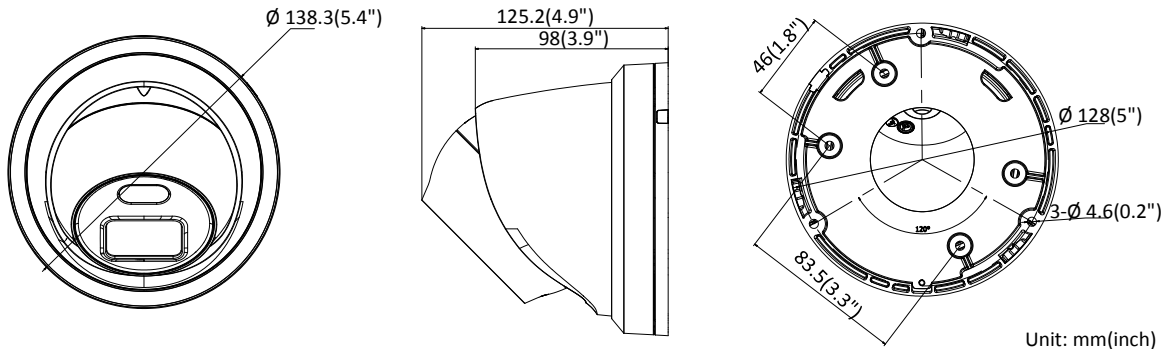

Dimension

Accessory

▪ **Optional**

DS-1273ZJ-140B Wall Mount	DS-1273ZJ-140 Wall Mount	DS-1275ZJ-SUS Vertical Pole Mount	DS-1280ZJ-PT6 Junction Box	DS-1276ZJ-SUS Corner Mount
DS-1271ZJ-140 Pendant Mount