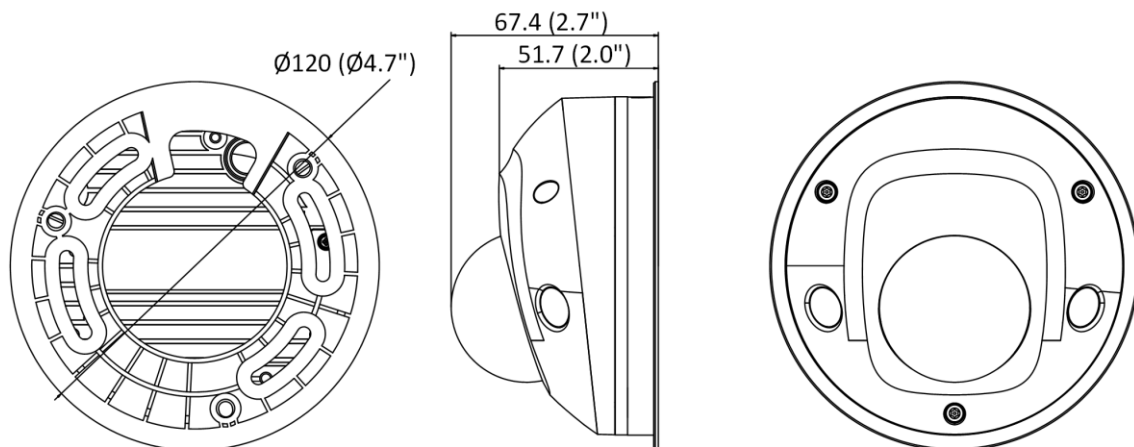

General	
Linkage Method	Trigger recording: memory card, network storage, pre-record and post-record Trigger captured pictures uploading: FTP, HTTP, NAS, Email Trigger notification: HTTP, ISAPI, alarm output , Email
Firmware Version	V5.6.5
General Function	One-key reset, anti-flicker, three streams, heartbeat, mirror, password protection, privacy mask, watermark, IP address filter
Startup and Operating Conditions	-30 °C to +60 °C (-22 °F to +140 °F), humidity 95% or less (non-condensing)
Power Supply	12 VDC ± 25% PoE (802.3af, class 3)
Power Consumption and Current	12 VDC, 0.7 A, max. 8.5 W, Ø5.5mm coaxial plug power PoE (802.3af, 36 V to 57 V), 0.3 A to 0.1 A, max. 10 W
Camera Dimension	Ø120 mm × 67.4 mm (Ø4.7" × 2.7")
Camera Weight	Camera: approx. 400 g (0.9 lb.)
Approval	
Protection	Ingress protection: IP66 (IEC 60529-2013), IK08 (IEC 60529-2013)

▪ Available Model

DS-2CD2543G0-I (2.8/4/6 mm)

DS-2CD2543G0-IS (2.8/4/6 mm)

DS-2CD2543G0-IW (2.8/4/6 mm)

DS-2CD2543G0-IWS (2.8/4/6 mm)

▪ Dimension

Unit: mm (inch)

▪ Accessory