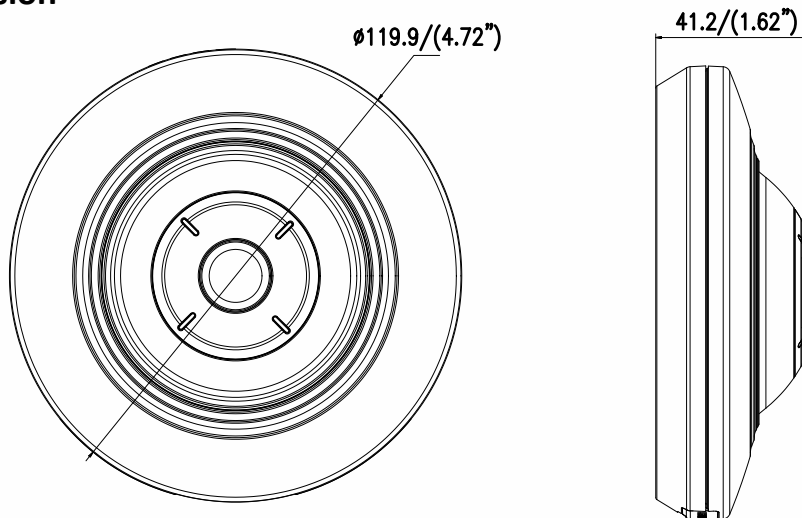

Available Model

DS-2CD2955FWD-I (1.05 mm), DS-2CD2955FWD-IS (1.05 mm)

▪ Typical Application

Hikvision products are classified into three levels according to their anti-corrosion performance. Refer to the following description to choose for your using environment.

Dimension

Unit: mm (inch)

Accessory

DS-1294ZJ
Wall mount

DS-1281ZJ-DM27
Inclined ceiling mount

DS-1297ZJ
Pendant mount
(extendable)

DS-1299ZJ
Pendant mount

Distributed by