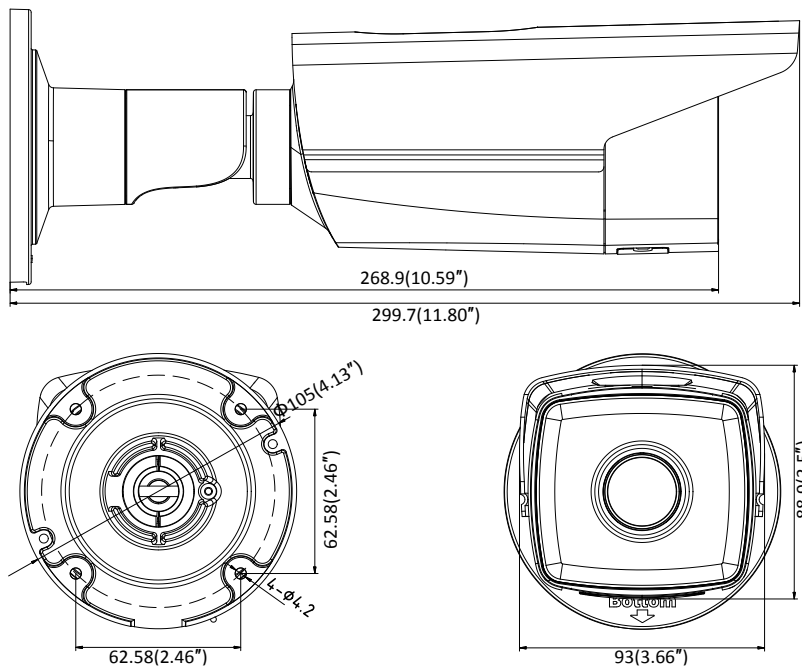

▪ **Typical Application**

Hikvision products are classified into three levels according to their anti-corrosion performance. Refer to the following description to choose for your using environment.

This model has NO SPECIFIC PROTECTION.

Level	Description
Top-level protection	Hikvision products at this level are equipped for use in areas where professional anti-corrosion protection is a must. Typical application scenarios include coastlines, docks, chemical plants, and more.
Moderate protection	Hikvision products at this level are equipped for use in areas with moderate anti-corrosion demands. Typical application scenarios include coastal areas about 2 kilometers (1.24 miles) away from coastlines, as well as areas affected by acid rain.
No specific protection	Hikvision products at this level are equipped for use in areas where no specific anti-corrosion protection is needed.

Dimensions

Unit: mm (inch)