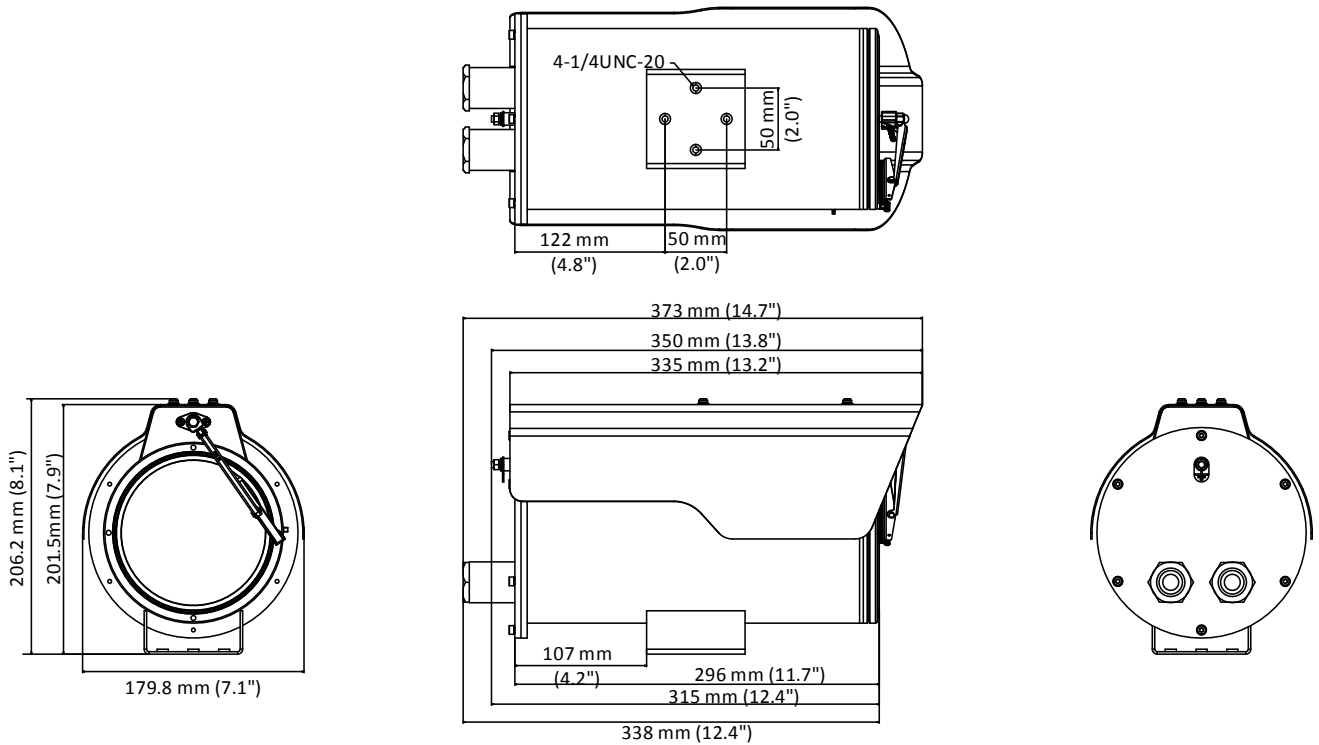

Standard	ONVIF (PROFILE S, PROFILE G), ISAPI
General Function	One-key reset, anti-flicker, three streams, heartbeat, mirror, password protection, privacy mask , watermark, IP address filtering
Interface	
Audio Interface	1-ch 3.5mm audio in (mic in/line in)/output external interface
Communication	1 10M/100M Ethernet port, 1 RS-485 port
Housing interface	1 anti-corrosion inlet protected by a metal hose
Video Output	1 Vp-p composite output (75 Ω/CVBS)
Alarm	1 input/1 output (up to 24 V DC 1A or 110 V AC 500 mA)
General	
Operating Conditions	-30°C to 60 °C (-22 °F to 140 °F), humidity: 95% or less (non-condensing)
Power Supply	12 VDC
Power Consumption	-R: max. 17 W Non-R: max. 13 W
Material	316 L
Ingress Protection	IP 67
Anti-Corrosion	WF2, C5-M, NEMA-4X
Dimensions	373.03 mm × 203.15 mm × 180 mm (14.7 " × 8.0" × 7.1")
Weight	6200 g (13.67 lb.)

Ordered Models

DS-2CD6626BS, DS-2CD6626BS-R

Accessories

DS-1284ZJ-M Junction Box

DS-1701ZJ Wall Mounting Bracket

Dimension

Distributed by

HIKVISION