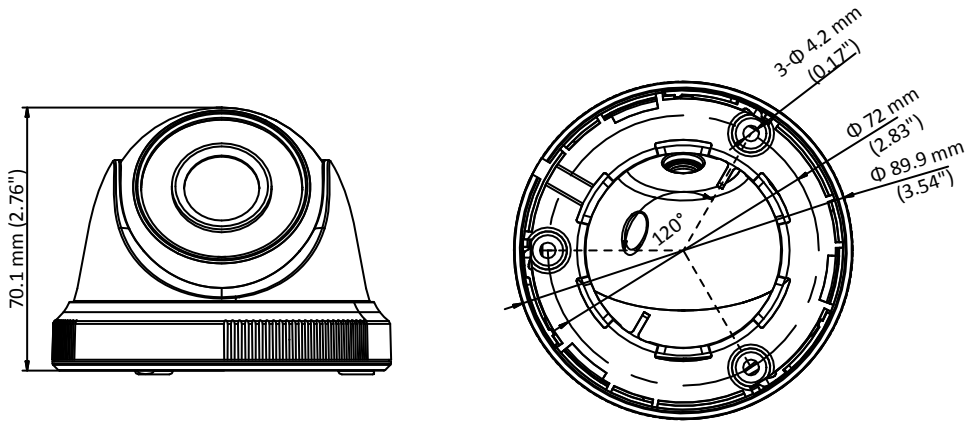

Dimensions