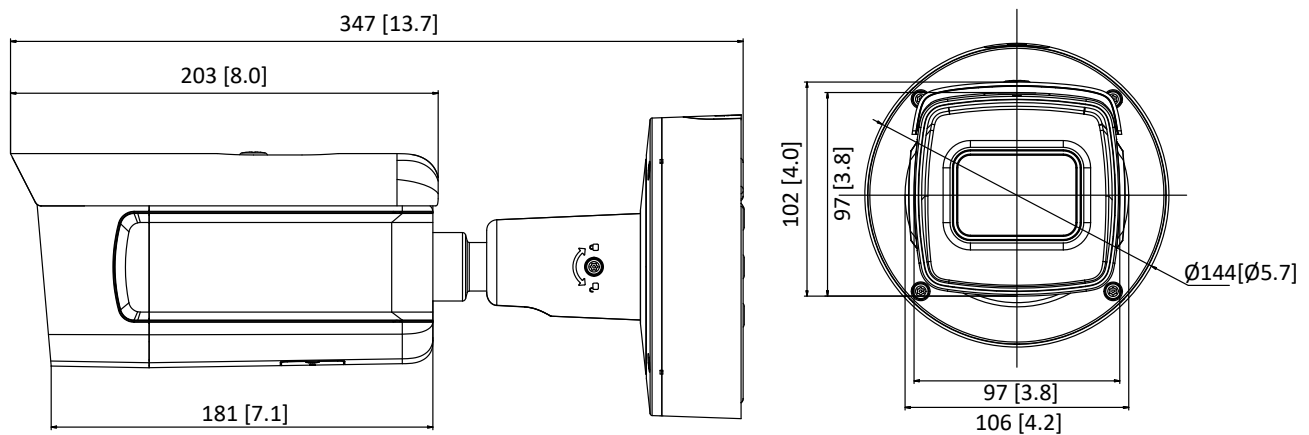

Power Supply	12 VDC $\pm$ 20%, two-core terminal block PoE (802.3at, class 4)
Power Consumption and Current	-IZS: 12 VDC, 1.0 A, max. 12 W; PoE (802.3at, 42.5 V to 57 V), 0.3 A to 0.2 A -IZHS: 12 VDC, 1.3 A, max. 15 W; PoE (802.3at, 42.5 V to 57 V), 0.4 A to 0.3 A
Protection Level	IP67, IK10
Heater	-H: yes
Material	Aluminum alloy
Dimensions	Camera: $\Phi 144 \times 347$ mm ($\Phi 5.7'' \times 13.7''$) With package: $405 \times 190 \times 180$ mm ($15.9'' \times 7.5'' \times 7.1''$)
Weight	Camera: approx. 2.45 kg (5.40 lb.) With package: approx. 2.7 kg (5.95 lb.)

* Listed resolutions are only selectable options. It does not mean that all streams can work at their maximum resolution at the same time.

Available Model

DS-2CD5A65G0-IZS(2.8–12 mm), DS-2CD5A65G0-IZHS(2.8–12 mm)

*-H: Heater supported.

Dimension

Unit: mm[inch]

Accessory