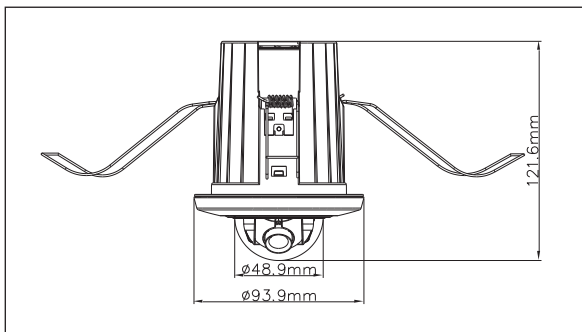

## DS-2CD2E10F 1.3 MP Recessed Mount Dome

### Key Features

- 1.3 Megapixel High Resolution
- Up to 1280 x 960 Resolution
- 30 fps Real-Time Video
- Efficient Encoding Capability
- On-Board Storage: Up to 128 GB
- 3D Digital Noise Reduction
- Digital WDR
- Dual Streams
- Backlight Compensation

### Dimensions